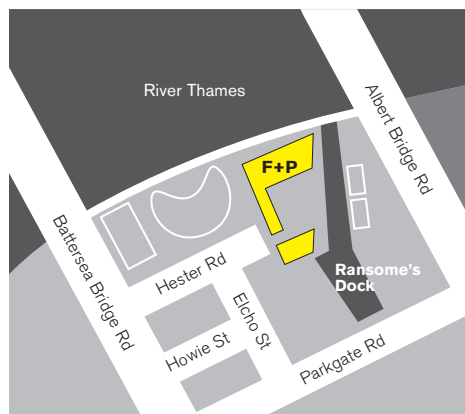

## By Car

- Travelling from North London: Cross the river at Battersea Bridge and turn left onto Hester Road.
- Travelling from South London: Head towards Battersea Bridge and take the last road on your right before crossing the bridge.

Pay and display parking is available in the surrounding streets.

## By Public Transport

- Heathrow Airport: Take the Piccadilly underground line from the airport to South Kensington underground station. Follow the instructions below from South Kensington.
- Gatwick Airport: Take the Gatwick Express train to Victoria station. Follow the instructions below from Victoria.
- Stansted Airport: Take the Stansted Express train to Liverpool Street station then the Circle underground line to Victoria. Follow the instructions below.
- Victoria Station: Take bus no. 170 from Buckingham Palace Road to the bus stop just south of Battersea Bridge. Hester Road is the first road beyond the bridge.
- South Kensington Underground Station: Take bus no. 49 or 345 to the bus stop just south of the Battersea Bridge. Hester Road is the first road beyond the bridge.
- Sloane Square Underground Station: Take bus no. 19 or 319 to the bus stop just south of Battersea Bridge. Hester Road is the first road beyond the bridge.
- Clapham Junction Station: Take bus no. 49, 170, 319 or 345 to the bus stop just south of Battersea Bridge. Hester Road is the last road on the right before the bridge.