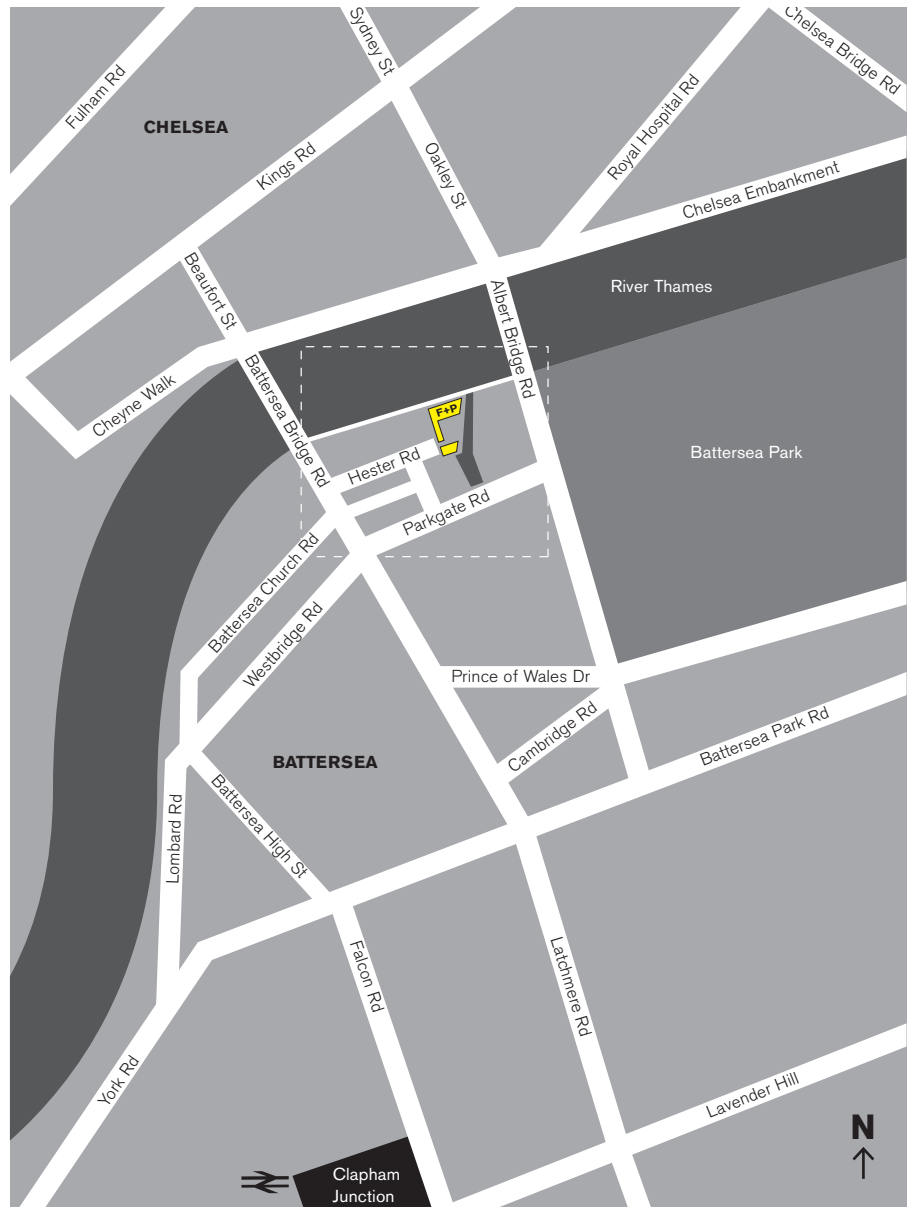

## By Car

- Travelling from North London: Cross the river at Battersea Bridge and turn left onto Hester Road.
- Travelling from South London: Head towards Battersea Bridge and take the last road on your right before crossing the bridge.

Pay and display parking is available in the surrounding streets.

## By Public Transport

- Heathrow Airport: Take the Piccadilly underground line from the airport to South Kensington underground station. Follow the instructions below from South Kensington.
- Gatwick Airport: Take the Gatwick Express train to Victoria station. Follow the instructions below from Victoria.
- Stansted Airport: Take the Stansted Express train to Liverpool Street station then the Circle underground line to Victoria. Follow the instructions below.
- Victoria Station: Take bus no. 170 from Buckingham Palace Road to the bus stop just south of Battersea Bridge. Hester Road is the first road beyond the bridge.
- South Kensington Underground Station: Take bus no. 49 or 345 to the bus stop just south of the Battersea Bridge. Hester Road is the first road beyond the bridge.
- Sloane Square Underground Station: Take bus no. 19 or 319 to the bus stop just south of Battersea Bridge. Hester Road is the first road beyond the bridge.
- Clapham Junction Station: Take bus no. 49, 170, 319 or 345 to the bus stop just south of Battersea Bridge. Hester Road is the last road on the right before the bridge.